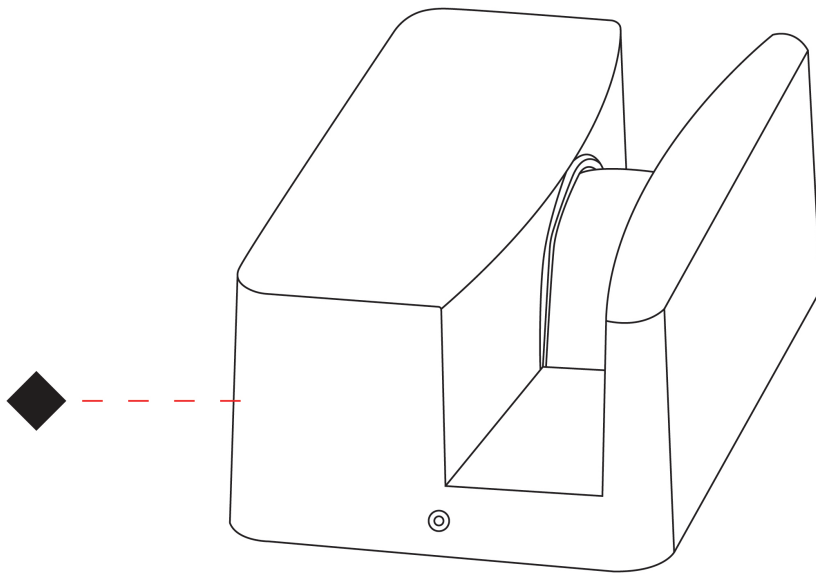

SILL SURFACE

E9W644-

PROJECT

TYPE

SPECIFIER

QUANTITY

DATE

SILL COLOR FINISH CHART